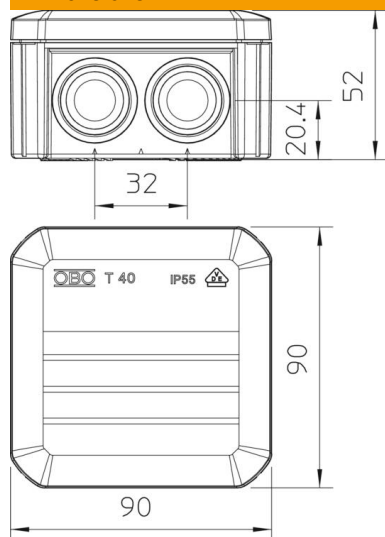

### Master data

Item number	2007045
Description 1	Junction box
Description 2	with entries
Manufacturer	OBO
Dimension	90x90x52
Colour	Light grey; RAL 7035
Material	Polypropylene
Smallest sales unit	5
Unit of quantity	Piece
Weight	6.7 kg
Weight unit	kg/100 pc.
CO Footprint (GWP) Cradle-to-Gate	0,2455 kg COe / 1 Piece

### Dimensions

Length	90 mm
Width	90 mm
Height	52 mm

### Technical data

Expandable	yes
No. of entries	7
Type of insertion...	Plug-in seal
Type of entry	Cable
Type of housing penetration	Cuttable stepped membrane
Measured insulation voltage $V_i$	500 V
Equipment	Without
Cover	Not transparent
Cover fastening	Locking
Entry from rear	yes
Entries	7 x M25
Explosion-tested version	no
Flame-resistant	acc. to VDE 0471/DIN 695 Part 2-1, test temperature 650°C
Shape	Square
Maintain electrical functions	Without
For Ex zone	Without
For Ex zone gas	Without
For Ex zone dust	Without
Fibre-glass reinforced	no
Halogen-free	yes
Clear internal dimensions	77x77x46 mm
With screening	no
with lid	yes
Mounting type	Wall/ceiling mounting
Nominal cross-section, min.	4 mm <sup>2</sup>
Nominal voltage	500 V
Sealable	no
Protection rating	IP56
Protection rating IK code	IK07.