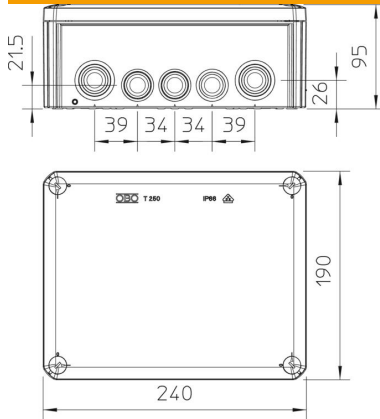

PP/GF Polypropylene, fibreglass reinforced

Master data

Item number	2007109
Description 1	Junction box
Description 2	with entries
Manufacturer	OBO
Dimension	240x190x95
Colour	Light grey; RAL 7035
Material	Polypropylene, fibreglass reinforced
Smallest sales unit	1
Unit of quantity	Piece
Weight	44.8 kg
Weight unit	kg/100 pc.
CO Footprint (GWP) Cradle-to-Gate	1,8403 kg COe / 1 Piece

Technical data sheet

Junction box T 250, plug-in seal

Item number: 2007109

Dimensions

Length	240 mm
Width	190 mm
Height	95 mm

Technical data

Expandable	yes
No. of entries	16
Type of insertion...	Plug-in seal
Type of entry	Cable
Type of housing penetration	Cuttable stepped membrane
Measured insulation voltage V_i	500 V
Equipment	Without
Cover	Not transparent
Cover fastening	Screwed
Entry from rear	yes
Entries	9 x M257 x M32
Explosion-tested version	no
Flame-resistant	acc. to VDE 0471/DIN 695 Part 2-1, test temperature 650 °C
Shape	Rectangular
Maintain electrical functions	Without
For Ex zone	Without
For Ex zone gas	Without
For Ex zone dust	Without
Fibre-glass reinforced	yes
Halogen-free	yes
Clear internal dimensions	225x173x86 mm
With screening with lid	no yes
Mounting type	Wall/ceiling mounting
Nominal cross-section, min.	25 mm ²
Nominal voltage	500 V
Sealable	yes
Protection rating	IP66
Protection rating IK code	IK05.
Permitted temperature range, max.	60 °C
Permitted temperature range, min.	-5 °C
Weatherproof	no