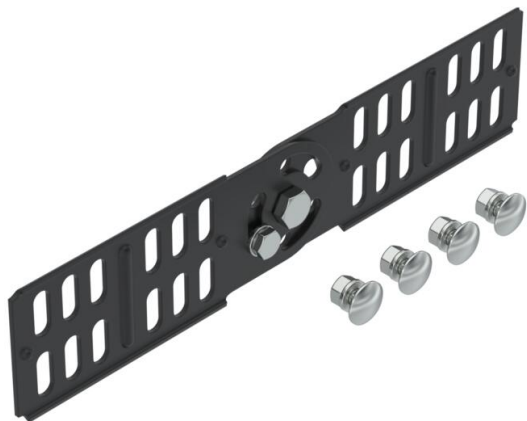

Technical data sheet

Adjustable connector 60 FSK, black

Item number: 7082759

Adjustable connector for cable trays with a side height of 60 mm. Powder-coated in jet black (RAL 9005) including appropriate fastening material.

St Steel

P135 PES135 - Polyester

Master data

| | |
|---------------------|----------------------|
| Item number | 7082759 |
| Type | RGV 60 FSK SW |
| Description 1 | Adjustable connector |
| Description 2 | for cable tray |
| Manufacturer | OBO |
| Dimension | 60x250 |
| Colour | Jet black; RAL 9005 |
| Material | Steel |
| Surface | PES135 - Polyester |
| Surface standard | |
| Smallest sales unit | 10 |
| Unit of quantity | Piece |
| Weight | 25.9 kg |
| Weight unit | kg/100 pc. |

Technical data sheet

Adjustable connector 60 FSK, black

Item number: 7082759

Dimensions

| | |
|-----------------|----------|
| Dimension | 254 x 56 |
| Length | 254 mm |
| Width | 16 mm |
| Height | 60 mm |
| Plate thickness | 2 mm |

Technical data

| | |
|---------------------------------------|--------------------|
| Quantity of bolts | 4 St. |
| Version for | Straight connector |
| Maintain electrical functions | no |
| Suitable for mesh cable tray | no |
| Suitable for cable ladder | no |
| Suitable for cable tray | yes |
| Suitable for cable tray system height | 60 mm |
| Adjustable connector, horizontal | no |
| Articulated connector, vertical | yes |
| Rustproof steel, pickled | no |
| Connection type | Screw connector |
| Wide-span version | no |