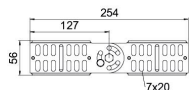

Technical data sheet

Adjustable connector 60 FSK, black

Item number: 7082759

Adjustable connector for cable trays with a side height of 60 mm. Powder-coated in jet black (RAL 9005) including appropriate fastening material.

St Steel

P135 PES135 - Polyester

Master data

| | |
|---------------------|----------------------|
| Item number | 7082759 |
| Type | RGV 60 FSK SW |
| Description 1 | Adjustable connector |
| Description 2 | for cable tray |
| Manufacturer | OBO |
| Dimension | 60x250 |
| Colour | Jet black; RAL 9005 |
| Material | Steel |
| Surface | PES135 - Polyester |
| Surface standard | |
| Smallest sales unit | 10 |
| Unit of quantity | Piece |
| Weight | 25.9 kg |
| Weight unit | kg/100 pc. |

Technical data sheet

Adjustable connector 60 FSK, black

Item number: 7082759

Dimensions

| | |
|-----------------|----------|
| Dimension | 254 x 56 |
| Length | 254 mm |
| Width | 16 mm |
| Height | 60 mm |
| Plate thickness | 2 mm |

Technical data

| | |
|---------------------------------------|--------------------|
| Quantity of bolts | 4 St. |
| Version for | Straight connector |
| Maintain electrical functions | no |
| Suitable for mesh cable tray | no |
| Suitable for cable ladder | no |
| Suitable for cable tray | yes |
| Suitable for cable tray system height | 60 mm |
| Adjustable connector, horizontal | no |
| Articulated connector, vertical | yes |
| Rustproof steel, pickled | no |
| Connection type | Screw connector |
| Wide-span version | no |