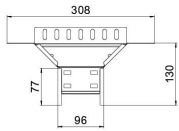

Technical data sheet

Add-on tee 60, black

Item number: 7121860

Add-on tee, fitting for all cable tray types with side height of 60 mm. Black coated.

St Steel

P135 PES135 - Polyester

Master data

Item number	7121860
Type	RAA 610 FSK SW
Description 1	Add-on tee
Description 2	for cable tray
Manufacturer	OBO
Dimension	60x100
Colour	Jet black; RAL 9005
Material	Steel
Surface	PES135 - Polyester
Surface standard	
Smallest sales unit	1
Unit of quantity	Piece
Weight	34.1 kg
Weight unit	kg/100 pc.

Technical data sheet

Add-on tee 60, black

Item number: 7121860

Dimensions

Width	100 mm
Height	60 mm
Dimension B	100 mm

Technical data

Departing width	100 mm
Connector version	Integrated connector
Maintain electrical functions	no
Material thickness, floor plate	0.8 mm
Wide-span version	no
Recommended quantity of bolts	10 St.
Rail thickness	1.25 mm