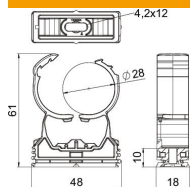

PA Polyamide

Master data

Item number	2147372
Type	PQ-28 SWS
Description 1	proQuick clip
Manufacturer	OBO
Dimension	27,5-32mm
Colour	Signal white; RAL 9003
Material	Polyamide
Smallest sales unit	10
Unit of quantity	Piece
Weight	1.11 kg
Weight unit	kg/100 pc.

Technical data sheet

proQuick clip, signal white

Item number: 2147372

Dimensions

Technical data

Expandable	yes
Number of cables/pipes	1
Fastening type	Screw hole
Breaking load	0.9 kN
Closed	yes
Halogen-free	yes
With inlay	no
Nominal size	28-32
Snap system	yes
Pipe/cable diameter, max.	32 mm
Pipe/cable diameter, min.	27.5 mm
Clamping range D, max.	32 mm
Clamping range D, min.	27.5 mm
Permitted temperature range, max.	60 °C
Permitted temperature range, min.	-15 °C
UV-resistant	yes