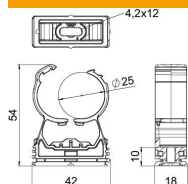

PA Polyamide

Master data

Item number	2147370
Type	PQ-25 SWS
Description 1	proQuick clip
Manufacturer	OBO
Dimension	24-28mm
Colour	Signal white; RAL 9003
Material	Polyamide
Smallest sales unit	10
Unit of quantity	Piece
Weight	0.92 kg
Weight unit	kg/100 pc.

Technical data sheet

proQuick clip, signal white

Item number: 2147370

Dimensions

Technical data

Expandable	yes
Number of cables/pipes	1
Fastening type	Screw hole
Breaking load	0.85 kN
Closed	yes
Halogen-free	yes
With inlay	no
Nominal size	25-28
Snap system	yes
Pipe/cable diameter, max.	28 mm
Pipe/cable diameter, min.	24 mm
Clamping range D, max.	28 mm
Clamping range D, min.	24 mm
Permitted temperature range, max.	60 °C
Permitted temperature range, min.	-15 °C
UV-resistant	yes