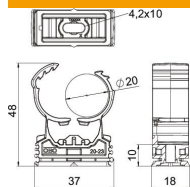

PA Polyamide

Master data

Item number	2147368
Type	PQ-20 SWS
Description 1	proQuick clip
Manufacturer	OBO
Dimension	19,5-23,5mm
Colour	Signal white; RAL 9003
Material	Polyamide
Smallest sales unit	10
Unit of quantity	Piece
Weight	0.74 kg
Weight unit	kg/100 pc.

Technical data sheet

proQuick clip, signal white

Item number: 2147368

Dimensions

Technical data

Expandable	yes
Number of cables/pipes	1
Fastening type	Screw hole
Breaking load	0.8 kN
Closed	yes
Halogen-free	yes
With inlay	no
Nominal size	20-23
Snap system	yes
Pipe/cable diameter, max.	23.5 mm
Pipe/cable diameter, min.	19.5 mm
Clamping range D, max.	23.5 mm
Clamping range D, min.	19.5 mm
Permitted temperature range, max.	60 °C
Permitted temperature range, min.	-15 °C
UV-resistant	yes