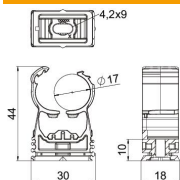

### Master data

Item number	2147366
Type	PQ-17 SWS
Description 1	proQuick clip
Manufacturer	OBO
Dimension	16-20mm
Colour	Signal white; RAL 9003
Material	Polyamide
Smallest sales unit	20
Unit of quantity	Piece
Weight	0.63 kg
Weight unit	kg/100 pc.

## Dimensions

## Technical data

Expandable	yes
Number of cables/pipes	1
Fastening type	Screw hole
Breaking load	0.7 kN
Closed	yes
Halogen-free	yes
With inlay	no
Nominal size	17-19
Snap system	yes
Pipe/cable diameter, max.	20 mm
Pipe/cable diameter, min.	16 mm
Clamping range D, max.	20 mm
Clamping range D, min.	16 mm
Permitted temperature range, max.	60 °C
Permitted temperature range, min.	-15 °C
UV-resistant	yes