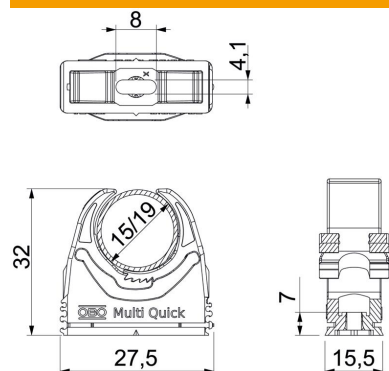

Technical data sheet

Multi-Quick clip

Item number: 2153106

Flush-mounted clip to accept metric and PG pipes and Quick-Pipe® electrical installation pipes. Flexible clamping range of several millimetres. Universal fastening options on walls and ceilings and usable in a profile rail, both in indoor and protected outdoor areas. Toolless pipe mounting. Can also be arranged with OBO Quick clip or proQuick clip.

PA Polyamide

Master data

Item number	2153106
Type	M-Quick 15-19LGR
Description 1	Multi-Quick clip
Manufacturer	OBO
Dimension	15-19mm
Colour	Light grey; RAL 7035
Material	Polyamide
Smallest sales unit	100
Unit of quantity	Piece
Weight	0.545 kg
Weight unit	kg/100 pc.

Technical data sheet

Multi-Quick clip

Item number: 2153106

Dimensions

Dimension A	27.5 mm
Dimension B	15.5 mm
Dimension E	8 mm
Dimension F	4.1 mm
Dimension h	7 mm
Dimension H	32 mm

Technical data

Expandable	yes
Number of cables/pipes	1
Pull-out value	40 N
Fastening type	Screw hole
Flame-resistant	acc. to VDE 0471/DIN 695 Part 2-1, test temperature 650°C
Closed	no
Halogen-free	yes
With inlay	no
Snap system	yes
Quick clip installation	Durchgangsloch,_auf_M6_Gewinde_aufschraubbar
Clamping range D, max.	19 mm
Clamping range D, min.	15 mm
UV-resistant	no