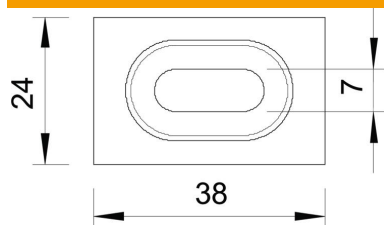

Technical data sheet

Clamping piece A2

Item number: 6017018

Hold-down clamp for floor fastening of mesh cable trays.

A2 Stainless steel

2B Bright, treated

Master data

Item number	6017018
Description 1	Hold-down clamp
Description 2	for mesh cable tray
Manufacturer	OBO
Colour	stainless steel
Material	Stainless steel
Surface	Bright, treated
Surface standard	
Smallest sales unit	20
Unit of quantity	Piece
Weight	1.061 kg
Weight unit	kg/100 pc.

Technical data sheet

Clamping piece A2

Item number: 6017018

Dimensions

Dimension	38 x 24
-----------	---------

Technical data

Suitable for mesh cable tray	yes
Suitable for cable ladder	no
Suitable for cable tray	no
Rustproof steel, pickled	no
Connection type	Miscellaneous